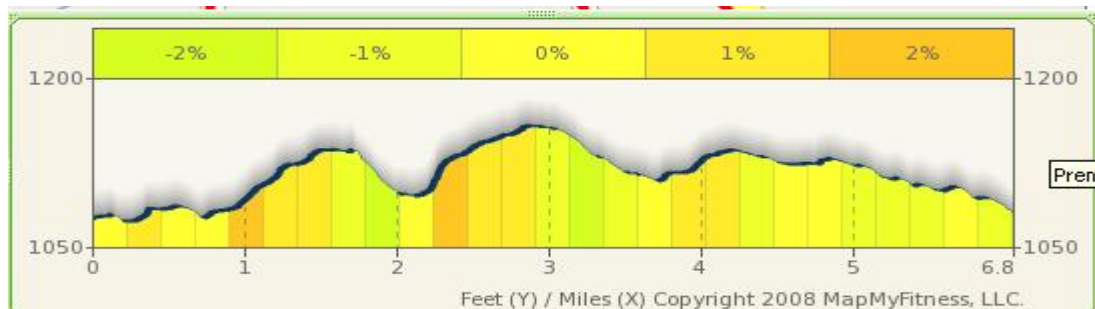

Terrain map does not include park...park run one direction = **1.5 miles**

In the event of an emergency call 678-446-9888 This map is to be used in conjunction with a ChristianRunners group run. If you have downloaded this route and intend to use it on your own or with another group, you are using it at your own risk. Remember, where there are no sidewalks, run against the traffic.