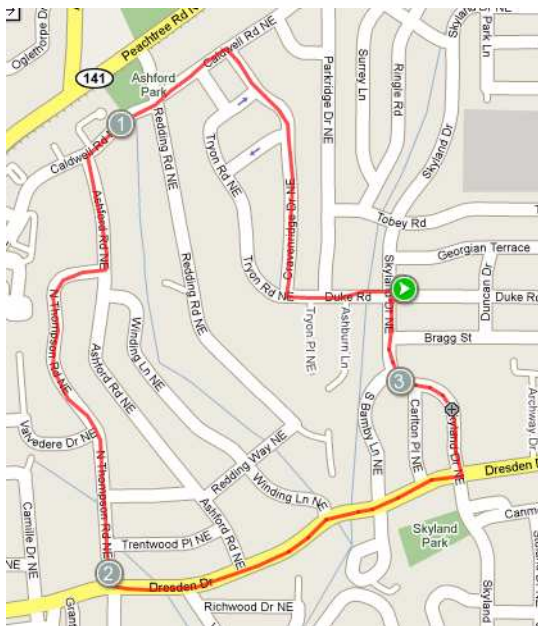

5K Course – Suzanne 770-312-5593

- (from 1760 Duke Road, Atlanta, GA)
- Right out of house driveway on Duke (changes to Tyron)
- Right on Cravenridge
- Right on Caldwell
- Left on Ashford Road
- Right on North Thompson
- Left on Dresden
- Left on Skyland
- Right on Duke

In the event of an emergency call 678-446-9888 This map is to be used in conjunction with a ChristianRunners group run. If you have downloaded this route and intend to use it on your own or with another group, you are using it at your own risk. Remember, where there are no sidewalks, run against the traffic.