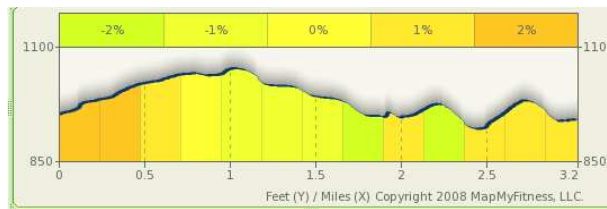

In the event of an emergency call 678-446-9888 This map is to be used in conjunction with a ChristianRunners group run. If you have downloaded this route and intend to use it on your own or with another group, you are using it at your own risk. Remember, where there are no sidewalks, run against the traffic.