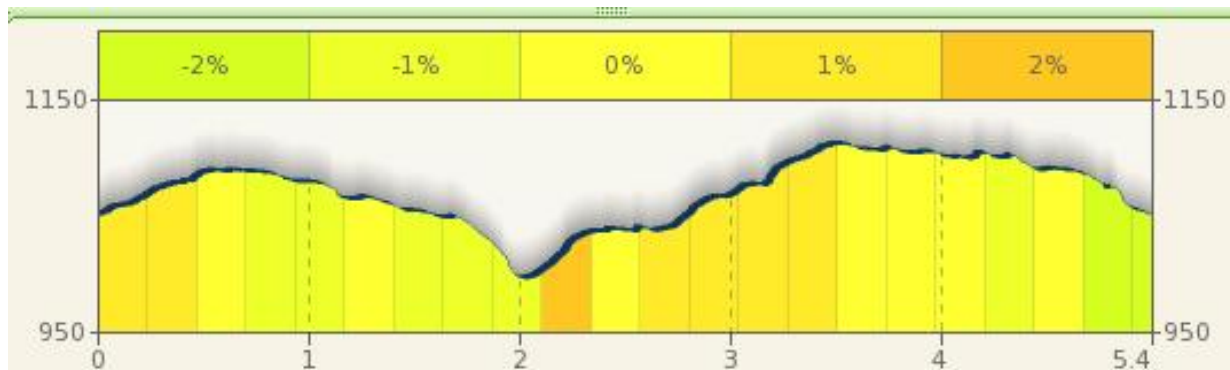

## 5.34 Miles

**Big Peach Running Co.-** Head out on East Trinity Place towards College Avenue

**Left** on East College Avenue

**Left** on Commerce Drive

**Left** on East Ponce De Leon Avenue

**Left** on East Lake Road

**Left** on West College Avenue

**Left** on Church Street

**Left** on East Trinity Place and (arrive Big Peach Running Co.) (5.34 Miles)

**In the event of an emergency call 678-446-9888**

This map is to be used in conjunction with a ChristianRunners group run. If you have downloaded this route and intend to use it on your own or with another group, you are using it at your own risk.

Remember, where there are no sidewalks, run against the traffic